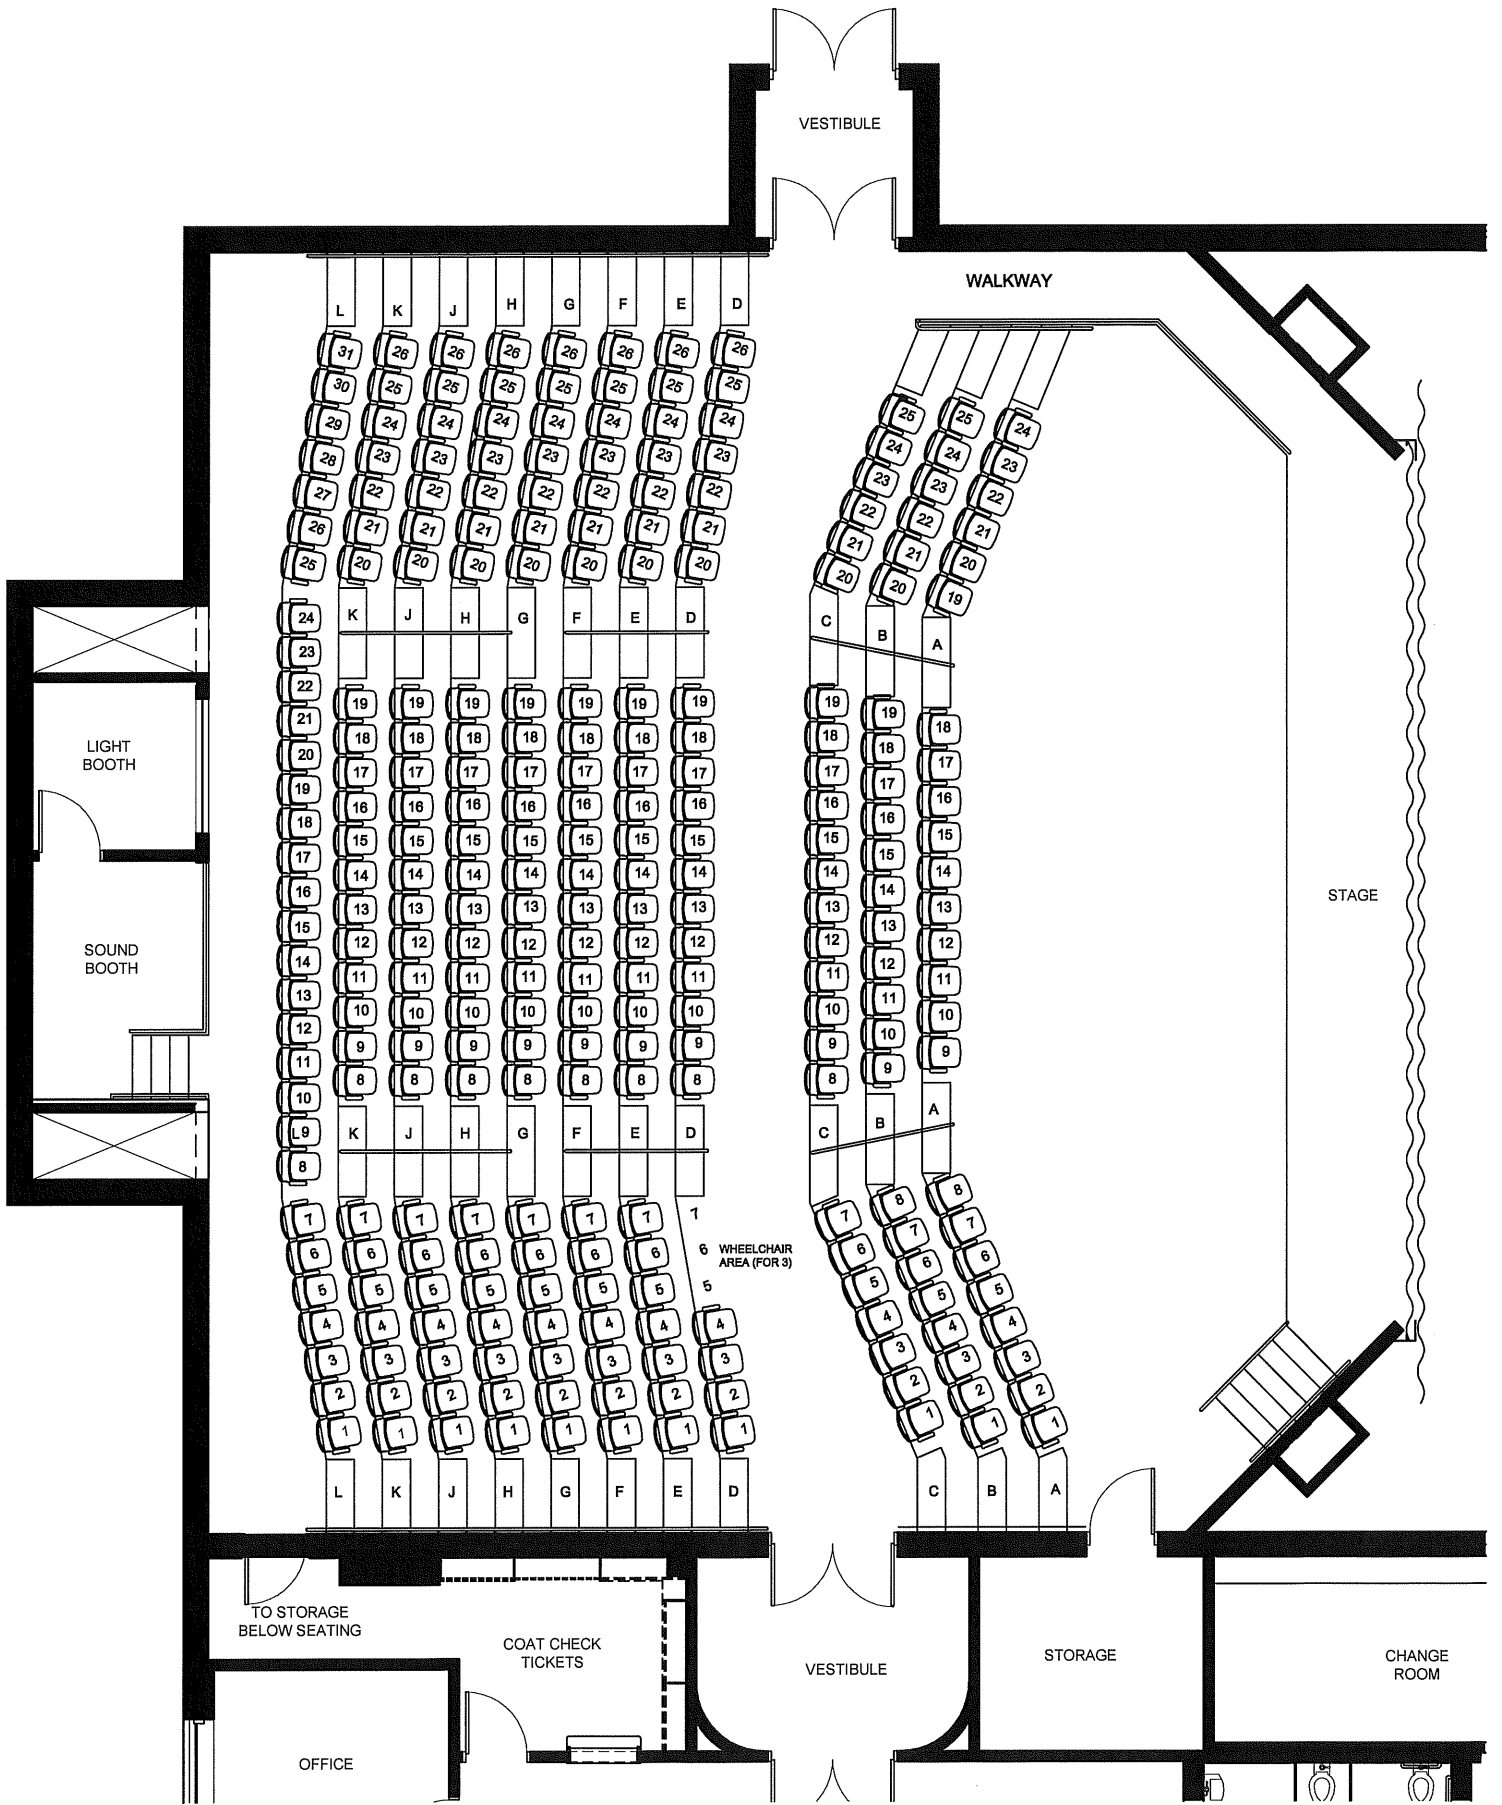

LAWRENCE O'BRIEN ARTS CENTRE

VESTIBULE

WALKWAY

LIGHT BOOTH

SOUND BOOTH

STAGE

6 WHEELCHAIR AREA (FOR 3)

TO STORAGE BELOW SEATING

COAT CHECK TICKETS

VESTIBULE

STORAGE

CHANGE ROOM

OFFICE